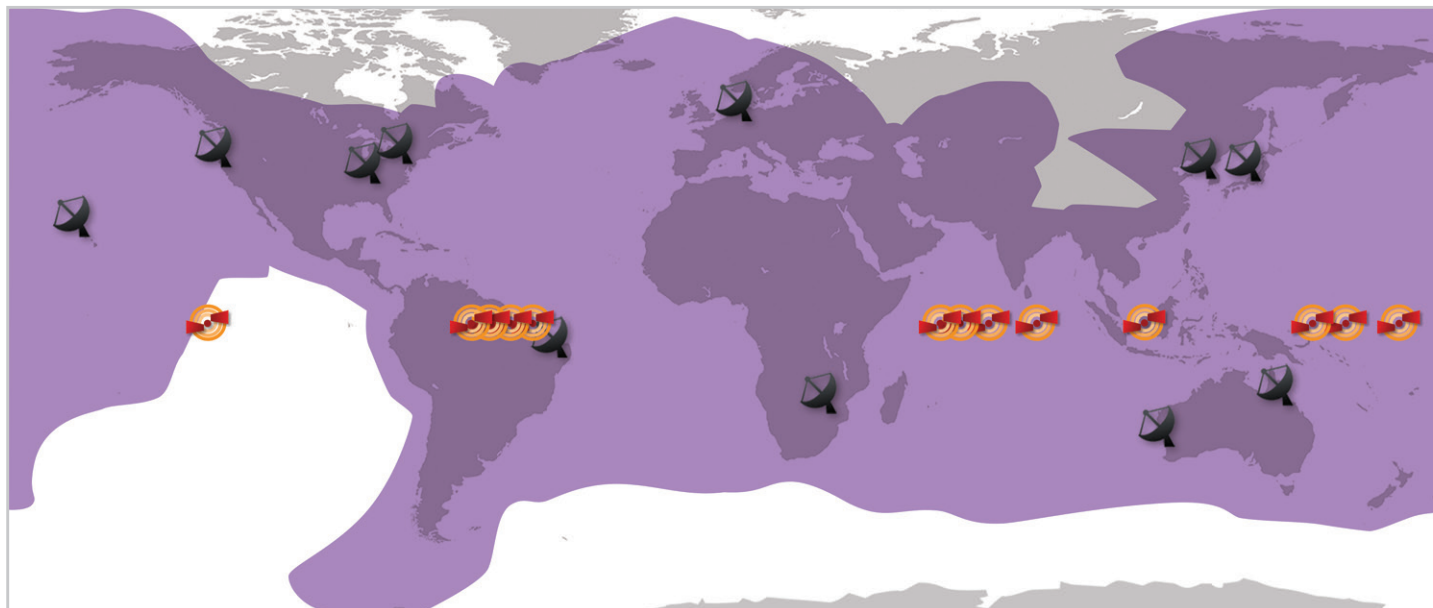

# TracPhone® V7HTS Coverage, Earth Stations & Satellites

EARTH STATION LOCATION	SATELLITE	REGION AREA
<b>U.S.A.:</b> Kapolei, Hawaii	JCSAT-2B, 154.0°E	S. Pacific Ocean
<b>U.S.A.:</b> Napa, California	IS-19, 166.0°E	N. Pacific Ocean & eastern Asia
<b>U.S.A.:</b> Mountainside, Maryland	IS-29, 50.0°W	N. America, Caribbean & N. Atlantic Ocean
	IS-34, 55.5°W	N. America, Caribbean & N. Atlantic Ocean
	IS-21, 58.0°W	S. Atlantic Ocean, western Europe & western Africa
<b>U.S.A.:</b> Atlanta, Georgia	IS-14, 45.0°W	Caribbean & western S. America
	G-18, 123.0° W	N. America & Alaska
<b>Brazil:</b> Maceio	IS-29, 50.1°W	Eastern S. America

EARTH STATION LOCATION	SATELLITE	REGION AREA
<b>Germany:</b> Fuchsstadt	IS-33, 60.0°E	Europe, Middle East, northern Africa & N. Indian Ocean
	IS-17, 66.0°E	Southern Europe, Middle East & northern Africa
	IS-22, 72.2°E	Europe, Middle East & eastern Africa
<b>S. Africa:</b> Kruger	IS-33, 59.9°E	Southern Africa
<b>Australia:</b> Lansdale	JCSAT-110A, 110.0°E	S. Indian Ocean
<b>S. Korea:</b> Kumsan	IS-33, 60.1°E	Asia-Pacific & E. Indian Ocean
	IS-22, 72.1°E	N. Indian Ocean, Asia & western Australia
<b>Japan:</b> Yokohama	JCSAT-85, 85°E	W. Indian Ocean
	JCSAT-2B, 154.0°E	Asia & E. Indian Ocean
<b>Australia:</b> Oxford	IS-18, 180.0°E	Eastern Australia & New Zealand